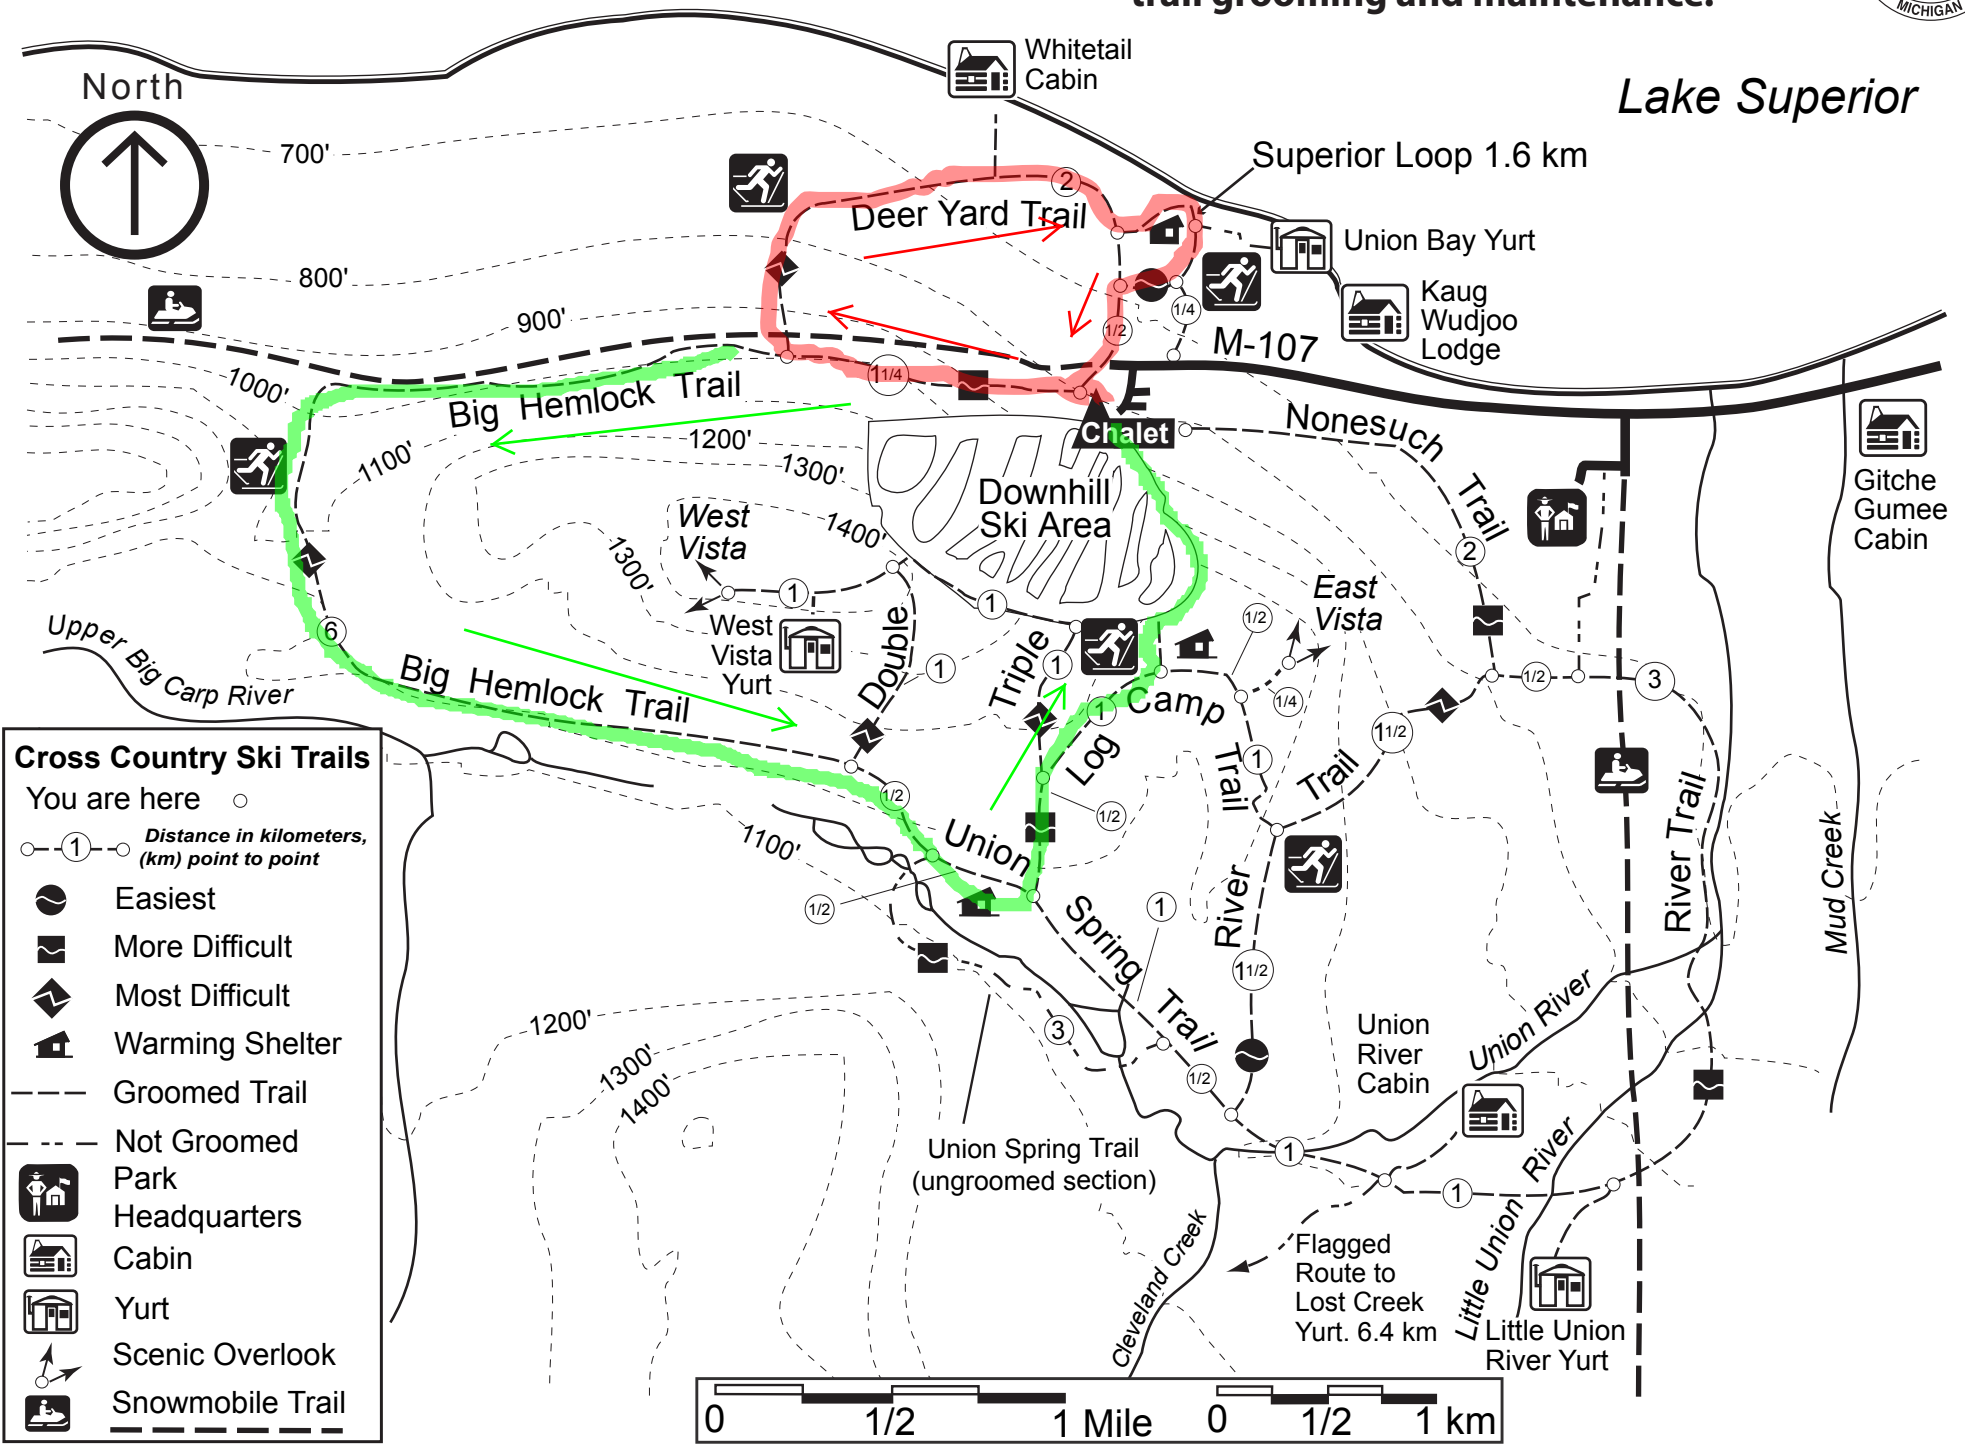

Porcupine Mountains Wilderness State Park

Cross Country Ski Trails

Donations for trail use encouraged.
 Donations will be used to help continue trail grooming and maintenance.

Cross Country Ski Trails

You are here ○

① ○ Distance in kilometers, (km) point to point

- Easiest
- More Difficult
- ◆ Most Difficult
- 🏠 Warming Shelter
- Groomed Trail
- Not Groomed
- 🏠 Park
- 🏠 Headquarters
- 🏠 Cabin
- 🏠 Yurt
- ↗ Scenic Overlook
- 🚙 Snowmobile Trail

Contour Interval = 100 feet